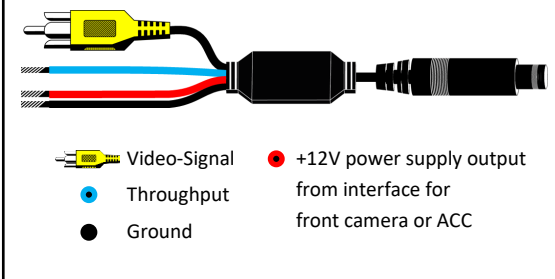

Installation

In case the isolation of the camera is harmed in the moisture section close to the camera, it is mandatory to repair the isolation. Otherwise the camera will inevitably become moist inside sooner or later.