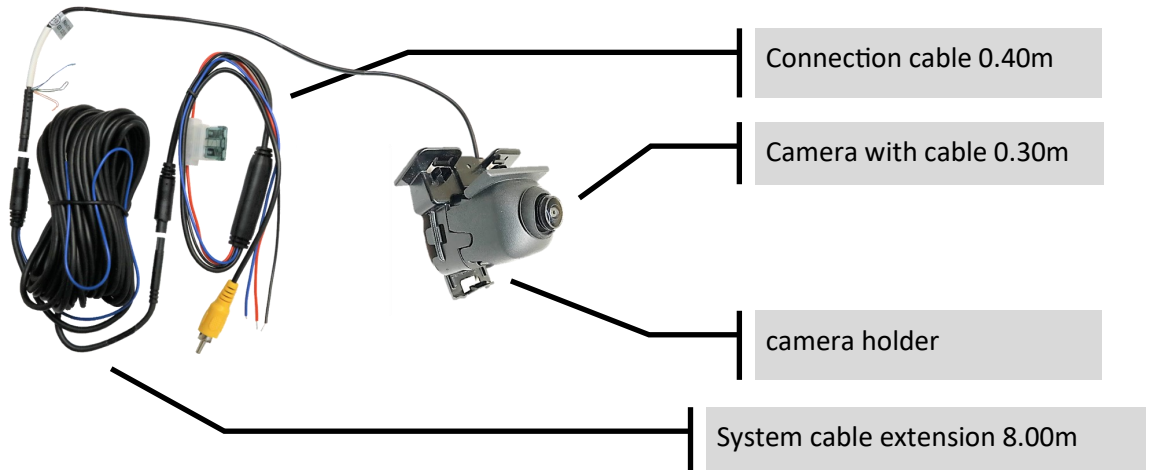

# Frontcamera AHD compatible to Mercedes Sprinter W907/910

### Product features

- Mini ball frontcamera AHD NTSC suitable for Mercedes Benz Sprinter W907 und W910
- System cable with throughput wire
- Sensor type AHD 536 CMOS 1/4inch NTSC
- Resolution 720p, 1.200 TV lines
- Frame rate up to 30fps
- Light sensitivity 0.2Lux
- Dynamic range 56dB
- Bezel F1.2
- Angle H=180°, V=125°, D=210°
- Guide-lines can be switched off
- Protection class IP69K
- Suitable for permanent operation (connection to ACC)
- Operating voltage + 12/24V (6 ~ 26V)
- Current consumption 90mA
- Video connection: RCA male connector
- System cable of camera: 4pin 3V
- Diameter of camera connector 5mm
- Total cable length 8.70m
- Operating temperature range -40° to +80°
- Dimension (camera with housing) WxDxH 80x85x80mm