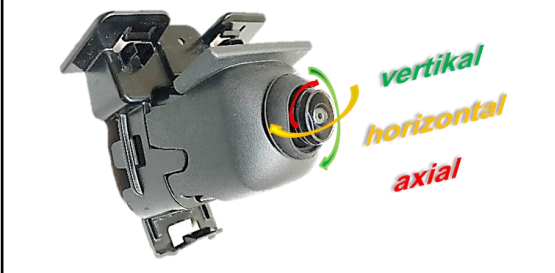

### Product features

- Mini ball frontcamera AHD NTSC suitable for Mercedes Benz Sprinter W907 und W910
- System cable with throughput wire
- Sensor type AHD 536 CMOS 1/4inch NTSC
- Resolution 720p, 1.200 TV lines
- Frame rate up to 30fps
- Light sensitivity 0.2Lux
- Dynamic range 56dB
- Bezel F1.2
- Angle H=180°, V=125°, D=210°
- Guide-lines can be switched off
- Protection class IP69K
- Suitable for permanent operation (connection to ACC)
- Operating voltage + 12/24V (6 ~ 26V)
- Current consumption 90mA
- Video connection: RCA male connector
- System cable of camera: 4pin 3V
- Diameter of camera connector 5mm
- Total cable length 8.70m
- Operating temperature range -40° to +80°
- Dimension (camera with housing) WxDxH 80x85x80mm

### Manual camera alignment